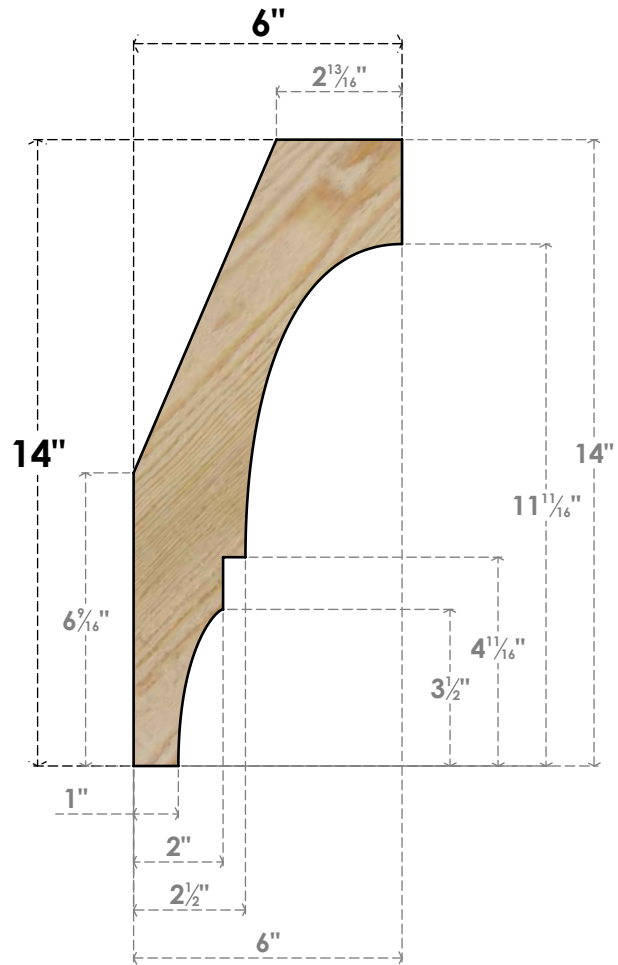

BRC04X06X14BOA00RDF

4"W X 6"D X 14"H BALBOA ROUGH SAWN BRACE, DOUGLAS FIR

SIDE

FRONT

EKENA MILLWORK
 2300 WEST MAIN ST.
 CLARKSVILLE, TX 75426
 TOLL FREE: 866-607-0453
 WWW.EKENAMILLWORK.COM

NOTES

1. INSTALLATION TO BE COMPLETED IN ACCORDANCE WITH MANUFACTURER'S SPECIFICATIONS.
2. DRAWING MAY NOT BE TO SCALE
3. THIS DRAWING IS INTENDED FOR DESIGN AND PLANNING PURPOSES ONLY.
4. ALL INFORMATION CONTAINED HEREIN WAS CURRENT AT THE TIME OF DEVELOPMENT BUT MUST BE REVIEWED AND APPROVED BY THE PRODUCT MANUFACTURER TO BE CONSIDERED ACCURATE.
5. PRODUCTS ARE NOT KILN DRIED. THIS ITEM IS UNIQUE AND WILL CONTAIN THE NATURAL VARIATIONS THAT THE WOOD SPECIES OFFERS. THIS MAY RESULT IN VARIATIONS UP TO 1/4"